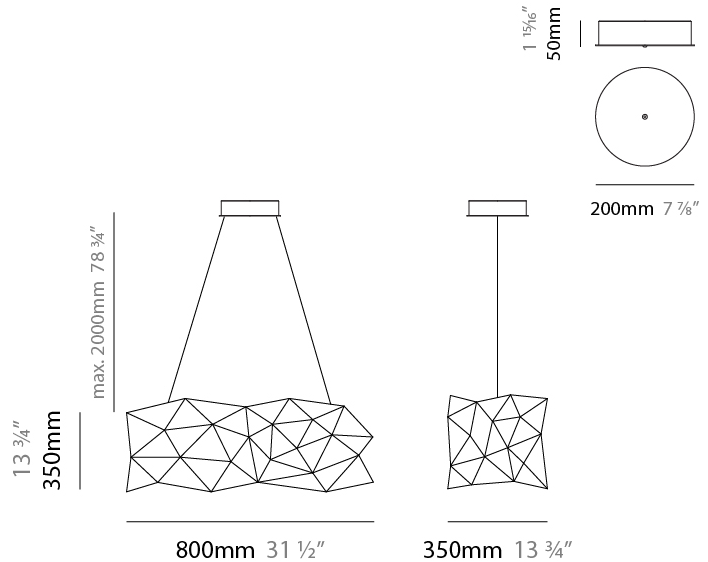

D101365-

base number   LED Dimming   Color Temperature   Finish Options

1. To build a product code in our configurator select the specify button on the base model # product page
2. To build a manual product code on this datasheet choose from the options listed below in blue font and add the suffix to the base model #

GENERAL

Series: Universe Abstract
Brand: Quasar
Division: Design
Mounting Type: Suspension
Mounting Location: Ceiling
Subcategory: Ambient

PHYSICAL

Shape: Abstract
Length (mm): 800
Length (in): 31 1/2
Width (mm): 350
Width (in): 13 3/4
Height (mm): 350
Height (in): 13 3/4
Max. Overall Height (mm): 2000
Max. Overall Height (in): 78 3/4
Light Distribution: Omnidirectional
Weight (kg): 4
Weight (lbs): 8.8
[Fixture Finish: NIC / BRA / BBR](#)
Fixture Material: Metal
Upon Request: Custom Sizes

ELECTRICAL

Number of Lamps: 35
Lamp Type: LED Retrofit
Input Wattage (W): 11.55
Bulb Included: Bulb Included
Max. Wattage Per Lamp (W): 0.3
Lamp Base: E10
[Dimming: Non-Dimming / Phase Dimming (120vac Only)](#)
Driver Included: Yes
Driver Location: Integrated
Driver Type: Constant Voltage - 120/277Vac
Driver Class: Class 2
Input Voltage (V): 120 - 277
Output Voltage (V): 12
Lamp Voltage (V): 12

LED

[Color Temperature (*K): 2600 / 3000 / 3500](#)
Max. Delivered Lumen (lm): 805 (2600K)
CRI: >90 CRI
Lamp Life (hrs): 50000

OPTICAL

RATINGS AND CERTIFICATIONS

Certified By: Certified for North American Standards
IP rating: IP20