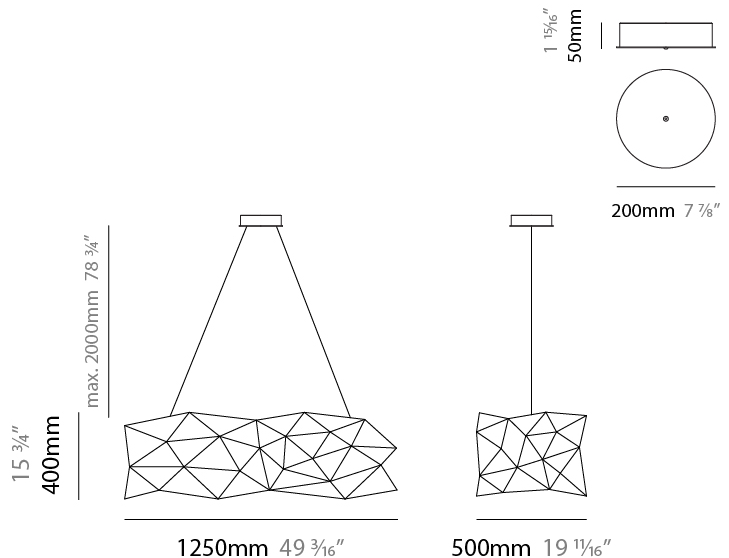

base number   LED Dimming   Color Temperature   Finish Options

1. To build a product code in our configurator select the specify button on the base model # product page
2. To build a manual product code on this datasheet choose from the options listed below in blue font and add the suffix to the base model #

GENERAL

Series: Universe Abstract
Brand: Quasar
Division: Design
Mounting Type: Suspension
Mounting Location: Ceiling
Subcategory: Ambient

PHYSICAL

Shape: Abstract
Length (mm): 1250
Length (in): 49 3/16
Width (mm): 500
Width (in): 19 11/16
Height (mm): 400
Height (in): 15 3/4
Max. Overall Height (mm): 2400
Max. Overall Height (in): 94 1/2
Light Distribution: Omnidirectional
Fixture Finish: [NIC / BRA / BBR](#)
Fixture Material: Metal
Upon Request: Custom Sizes

ELECTRICAL

Number of Lamps: 50 + 1
Lamp Type: LED Retrofit
Input Wattage (W): 23.5
Bulb Included: Bulb Included
Max. Wattage Per Lamp (W): 0.33 + 7
Lamp Base: E10 + GU10
Dimming: [Non-Dimming / Phase Dimming (120vac Only)](#)
Driver Included: Yes
Driver Location: Integrated
Driver Type: Constant Voltage - 120/277Vac
Driver Class: Class 2
Input Voltage (V): 120 - 277
Output Voltage (V): 12
Lamp Voltage (V): 12
Upon Request: (Not included - see components) Integral: 0-10Vdc dimming

LED

Color Temperature (°K): [2600 / 3000 / 3500](#)
CRI: >90 CRI
Lamp Life (hrs): 50000

OPTICAL

RATINGS AND CERTIFICATIONS

Certified By: Certified for North American Standards
IP rating: IP20