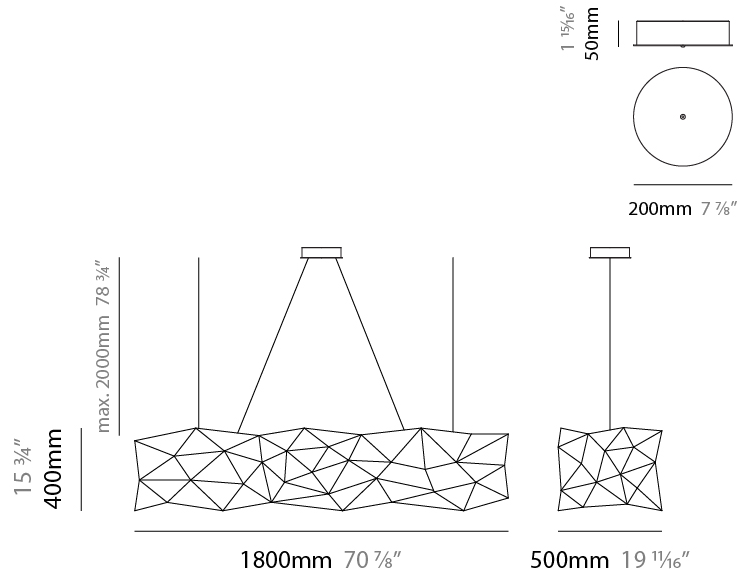

GENERAL

Series: Universe Abstract
Brand: Quasar
Division: Design
Mounting Type: Suspension
Mounting Location: Ceiling
Subcategory: Ambient

PHYSICAL

Shape: Abstract
Length (mm): 1800
Length (in): 70 ⁷/₈
Width (mm): 500
Width (in): 19 ¹¹/₁₆
Height (mm): 400
Height (in): 15 ³/₄
Max. Overall Height (mm): 2400
Max. Overall Height (in): 92 ¹/₂
Light Distribution: Omnidirectional
Fixture Finish: [NIC / BRA / BBR](#)
Fixture Material: Metal
Upon Request: Custom Sizes

ELECTRICAL

Number of Lamps: 60 + 1
Lamp Type: LED Retrofit
Input Wattage (W): 26.8
Bulb Included: Bulb Included
Max. Wattage Per Lamp (W): 0.33 + 7
Lamp Base: E10 + GU10
Dimming: [Non-Dimming / Phase Dimming (120vac Only)](#)
Driver Included: Yes
Driver Location: Integrated
Driver Type: Constant Voltage - 120/277Vac
Driver Class: Class 2
Input Voltage (V): 120 - 277
Output Voltage (V): 12
Lamp Voltage (V): 12
Upon Request: (Not included - see components) Integral: 0-10Vdc dimming

LED

Color Temperature (°K): [2600 / 3000 / 3500](#)
CRI: >90 CRI
Lamp Life (hrs): 50000

OPTICAL

RATINGS AND CERTIFICATIONS

Certified By: Certified for North American Standards
IP rating: IP20

PROJECT _____
TYPE _____
SPECIFIER _____
QUANTITY _____
DATE _____